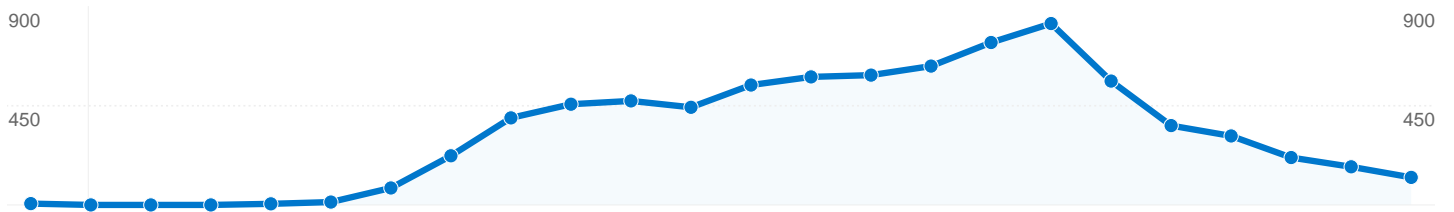

# Pageviews for all visitors

**7,743** Pageviews

00:00:00	0.08% (6)
01:00:00	0.00% (0)
02:00:00	0.00% (0)
03:00:00	0.00% (0)
04:00:00	0.06% (5)
05:00:00	0.17% (13)
06:00:00	0.99% (77)
07:00:00	2.88% (223)
08:00:00	5.10% (395)
09:00:00	5.90% (457)
10:00:00	6.10% (472)
11:00:00	5.72% (443)
12:00:00	7.03% (544)
13:00:00	7.50% (581)
14:00:00	7.61% (589)
15:00:00	8.14% (630)
16:00:00	9.52% (737)
17:00:00	10.63% (823)
18:00:00	7.26% (562)
19:00:00	4.65% (360)
20:00:00	4.04% (313)
21:00:00	2.78% (215)
22:00:00	2.23% (173)
23:00:00	1.61% (125)